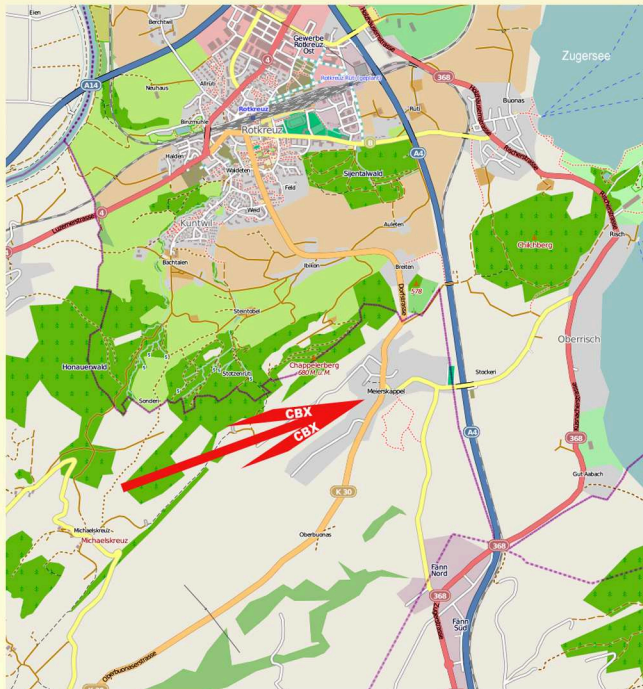

Camping und Erlebnisbauernhof Gerbe,
Fam. Knüsel 6344 Meierskappel
Tel. 0041 790 4534 Fax 0041 790 4504
Info@swiss-bauernhof.ch www.swiss-bauernhof.ch

- Please take the motorway exit „Küssnacht / SZ“
- At the roundabout turn right in the direction of Meierskappel
 - In the industrial area turn left into Lenderswilerstrasse / signpost Meierskappel and CBX)
 - Follow the road for 1,2km until you see left a sign for Camping and CBX